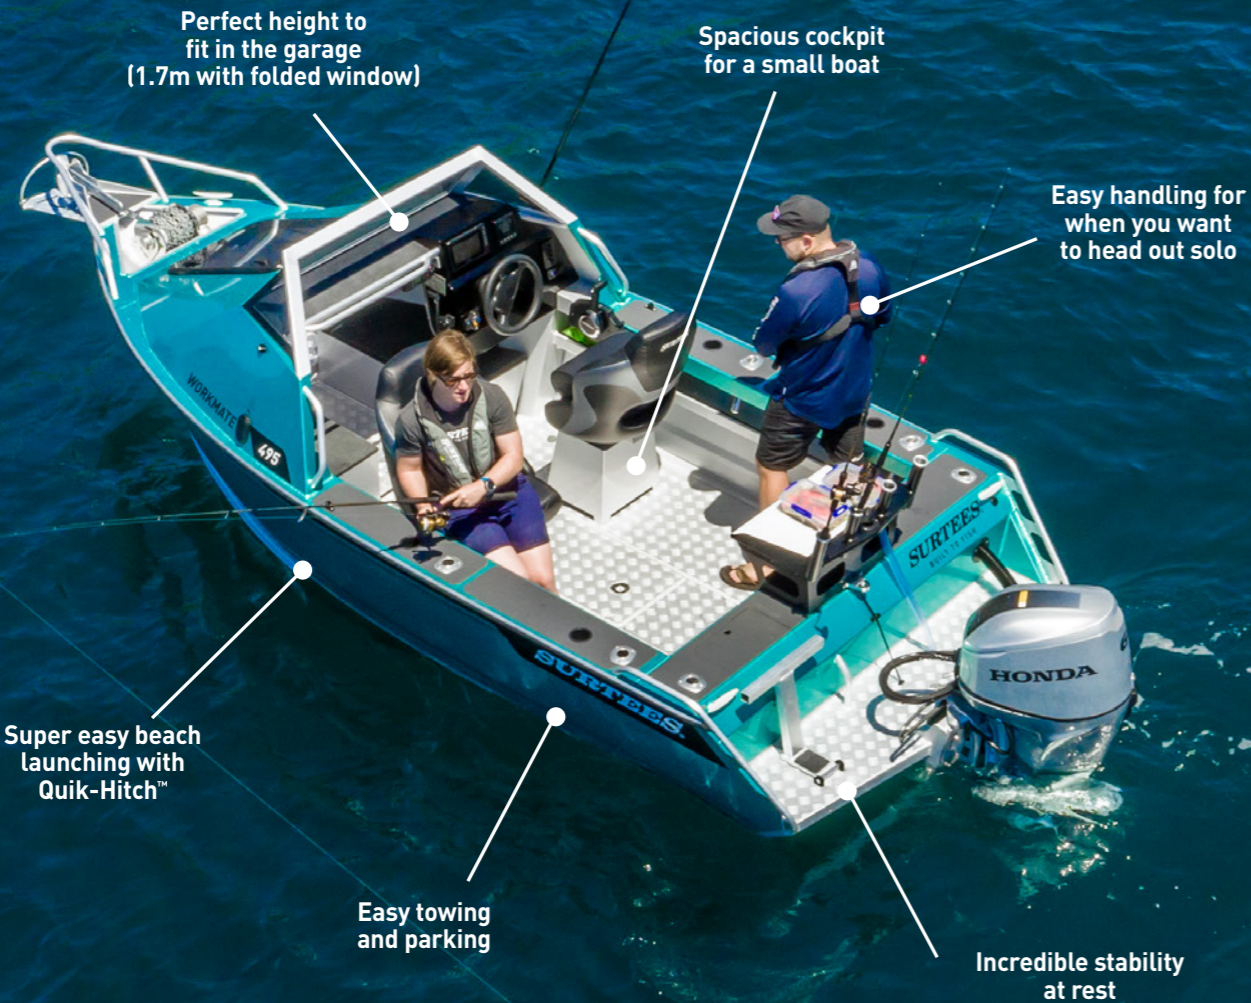

## STANDARD FEATURES

- **Anti-Roll™** Stability Ballast Technology
- **Anti-Roll Lock™** Shut-off Gate for additional stability underway
- **Safety Buoyancy** Airtight Flotation Compartments
- **Tough Deck™** Super Rigid Hull Construction
- **Razortech™** Super Smooth Riding Hull
- Toughened tinted glass windscreen
- Side storage shelves
- Fully adjustable seats with storage boxes & squabs or fold away side seats with squabs
- Grab rails - bow, side and stern
- Navigation LED lights
- 500GPH Bilge pump
- 6 fully welded stringers
- Anchor, rope and chain
- Large dashboard
- Bungee cord life jacket holders
- Deck grip
- Cup holders (4)
- Full transom with boarding platform
- Bait station with 4 rod holders & draw
- 2 X USB outlets
- 70L underfloor fuel tank
- VHF Radio
- Battery Voltage readout
- Fully welded tread plate floor
- Anchor locker
- Large forward clear hatch
- Footrests/luggage holders
- Under floor storage bin
- Alloy rod holders (6)
- Full graphics
- Boarding ladder
- Battery Box, isolation switch
- 4 Way Switch panel (Backlit)
- Non Feedback Cable steering
- Surtees branded prop flag

## THE KING OF SMALL BOATS

The 495 is a great harbour fishing boat and more than capable for offshore adventures.

Surtees 495 shown in Triton Blue

Large front hatch for easy access to anchor well and drum winch.