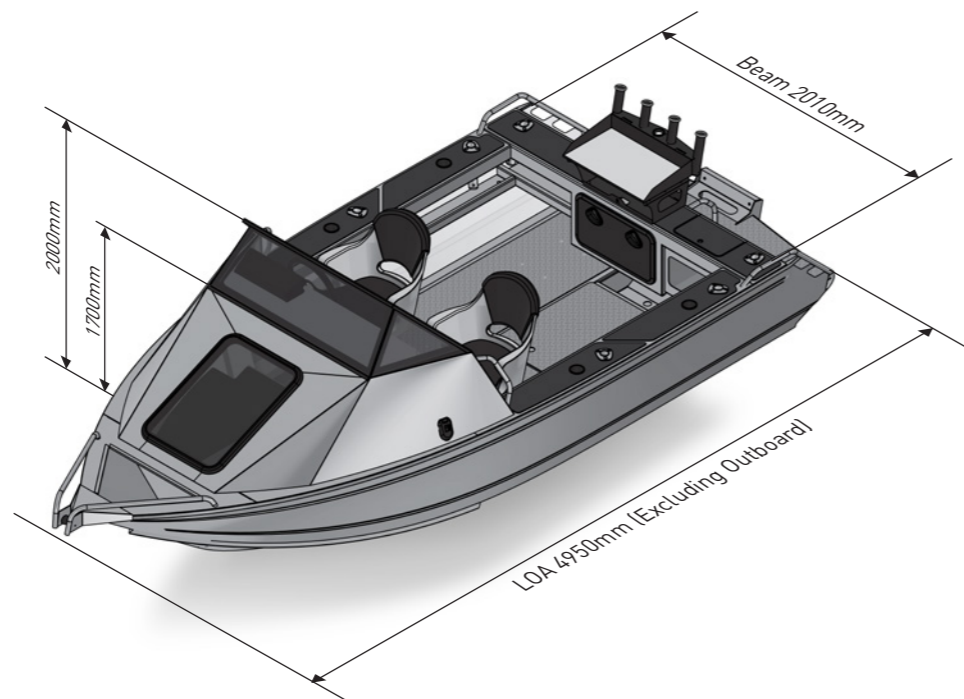

## STANDARD SPECIFICATIONS

Overall length	4950mm	Water ballast	180L
Hull thickness	4mm	Dry hull weight	350kg
Top side & cabin thickness	3mm	Deadrise	15°
Side thickness	3mm	Number of people	4
Recommended HP	30-75	Length on trailer (engine down)	5990mm
Under floor fuel tank	70L	Height on trailer	2000mm
Beam	2010mm	Approx tow weight	700kg
Max load	550kg		

## STANDARD FEATURES

- **Anti-Roll™** Stability Ballast Technology
- **Anti-Roll Lock™** Shut-off Gate for additional stability underway
- **Safety Buoyancy** Airtight Flotation Compartments
- **Tough Deck™** Super Rigid Hull Construction
- **Razortech™** Super Smooth Riding Hull
- Toughened tinted glass windscreen
- Side storage shelves
- Fully adjustable seats with storage boxes & squabs or fold away side seats with squabs
- Grab rails - bow, side and stern
- Navigation LED lights
- 500GPH Bilge pump
- 6 fully welded stringers
- Anchor, rope and chain
- Large dashboard
- Bungee cord life jacket holders
- Deck grip
- Cup holders (4)
- Full transom with boarding platform
- Bait station with 4 rod holders & draw
- 2 X USB outlets
- 70L underfloor fuel tank
- VHF Radio
- Battery Voltage readout
- Fully welded tread plate floor
- Anchor locker
- Large forward clear hatch
- Footrests/luggage holders
- Under floor storage bin
- Alloy rod holders (6)
- Full graphics
- Boarding ladder
- Battery Box, isolation switch
- 4 Way Switch panel (Backlit)
- Non Feedback Cable steering
- Surtees branded prop flag

# 495 WORKMATE

The 495 Workmate is an outstanding first boat option offering easy handling, towing and parking without compromising on all of the goodies you'd expect from Surtees. From a smooth, non-pounding ride to incredible stability at rest, from the security of extra buoyancy to its pure fishability, the 495's for the lot!