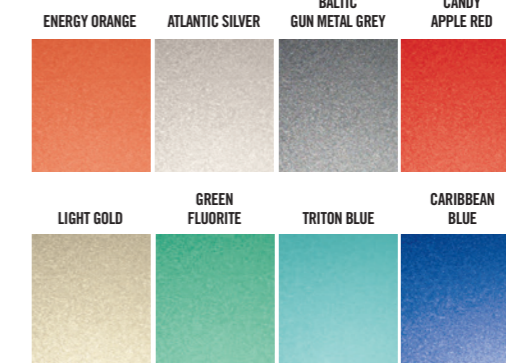

### YOUR SURTEES CAN BE PAINTED ANY COLOUR YOU CHOOSE.

Your Surtees can be painted any colour you choose. Just let your dealer know and we'll make it happen. If you don't have a colour in mind and are not sure where to start, see below for our range of most popular Surtees colours†.

#### SOLID COLOURS

#### METALLIC COLOURS